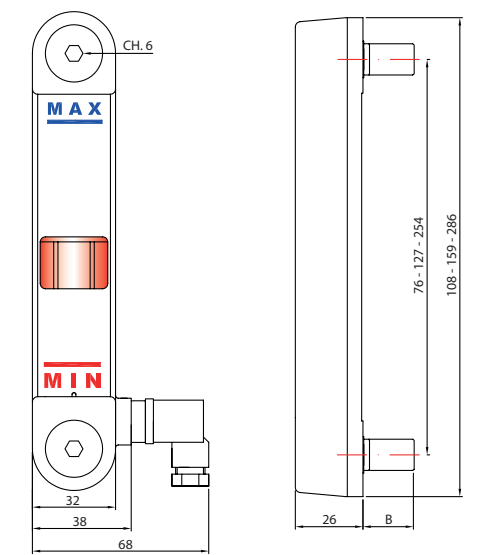

### Specifications

|                       |                                      |
|-----------------------|--------------------------------------|
| Electrical            | 1A, 20W, 20 VA, 150VDC/VAC           |
| Electrical Connection | DIN 40050                            |
| Protection            | IP65                                 |
| Temperature Range     | -4°F to 176°F (-20°C to 80°C)        |
| Tube Material         | TR 55 LX                             |
| Mounting Method       | M12 Screws                           |
| Seal Material         | Standard: NBR O-ring Optional: Viton |
| Maximum Pressure      | 72.5 PSI (5 BAR)                     |
| Weight                | 0.47 lbs (0.23 kg)                   |

### Dimensions

#### 2 - Body Length:

**127** - 127 mm  
**254** - 254 mm